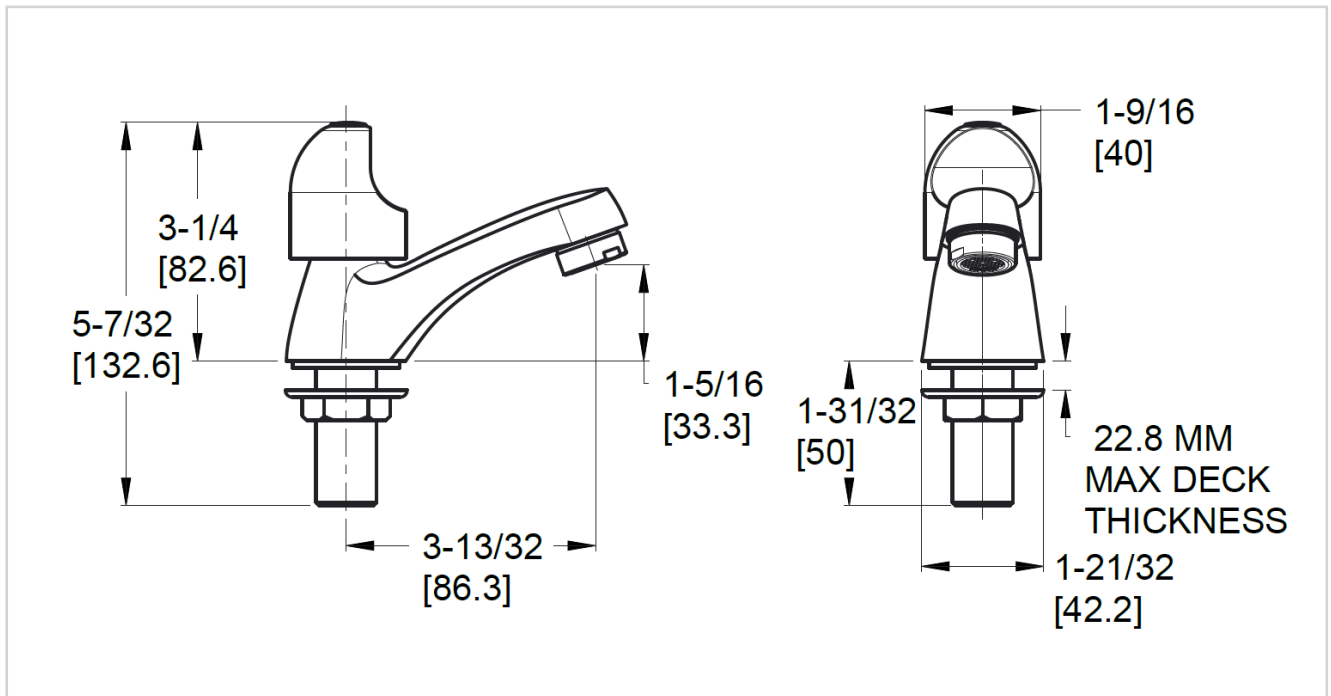

## Dimensions / Dimensiones

PROJECT / PROYECTO: \_\_\_\_\_

CONTRACTOR / CONTRATISTA: \_\_\_\_\_

NOTES / NOTAS: \_\_\_\_\_

PfISTER.

www.pfisterfaucets.com/international  
A Division of Spectrum Brands, Inc.  
19701 DaVinci  
Lake Forest, CA 92610 USA